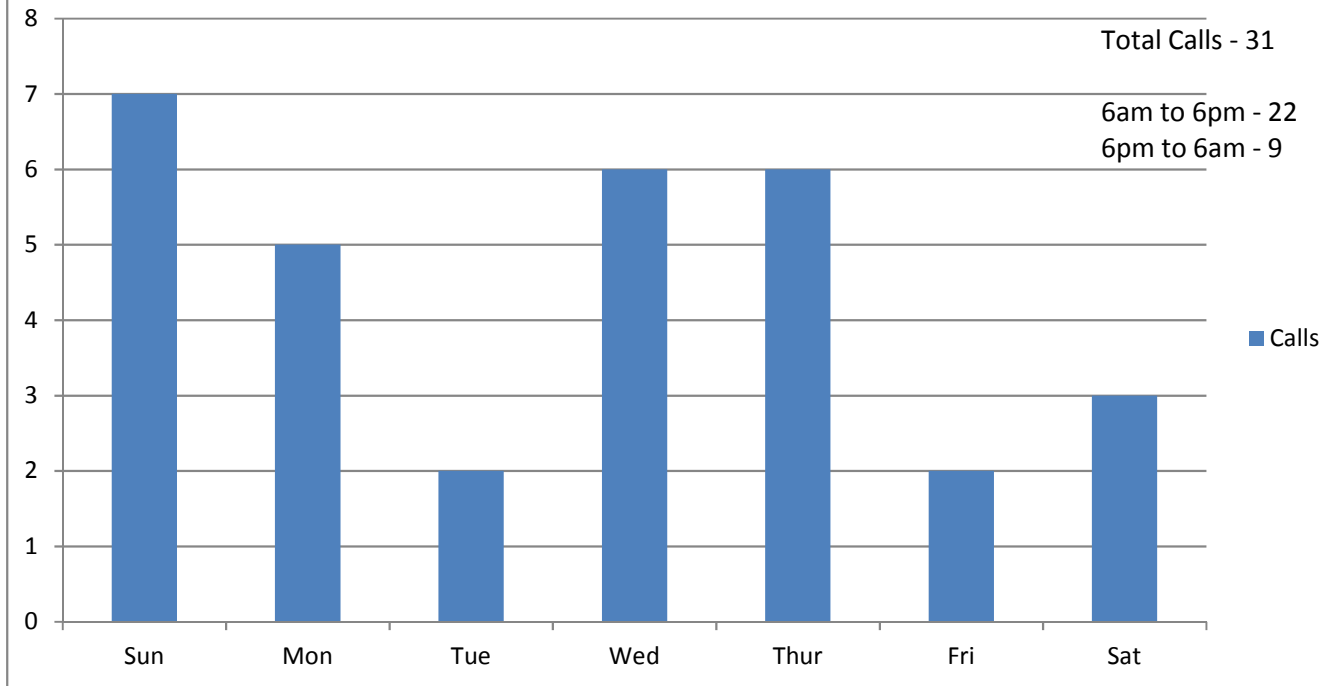

HILLCREST FIRE DEPARTMENT ALARMS

May 2017 - Summary by Day of the Week