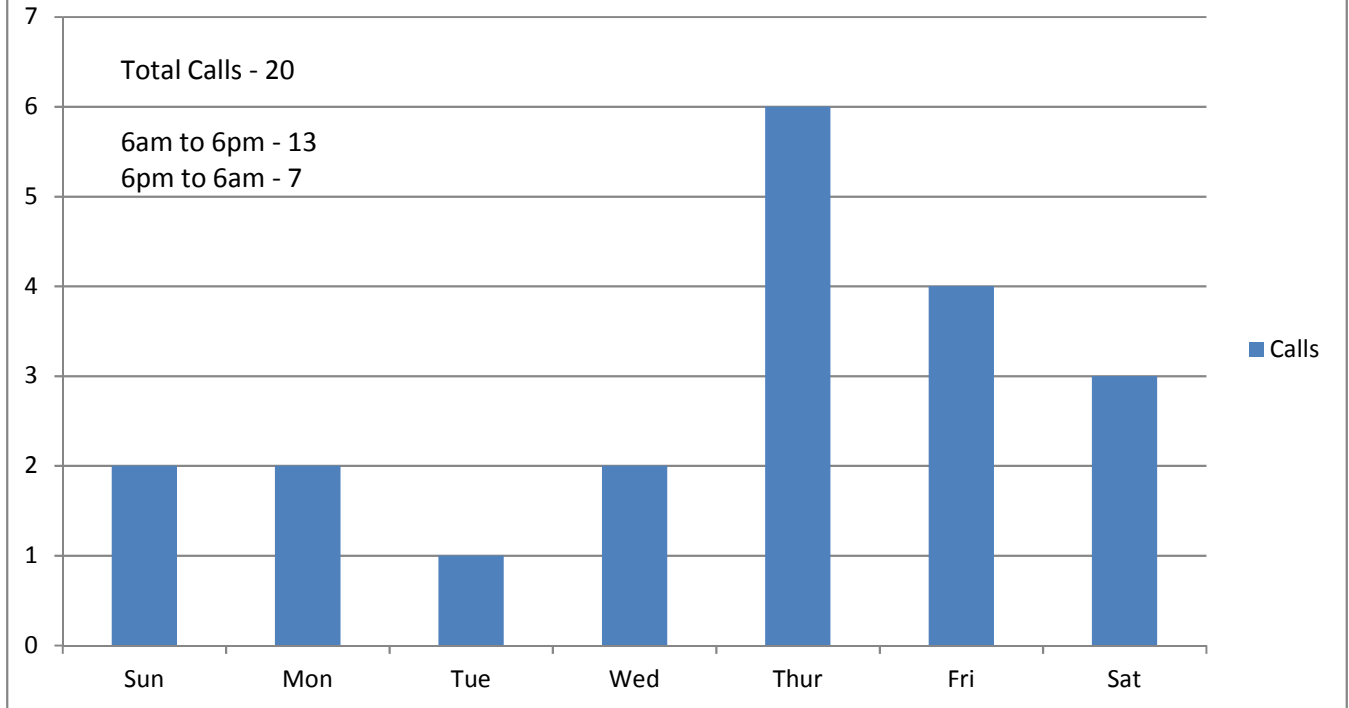

HILLCREST FIRE DEPARTMENT ALARMS

July 2016 - Summary by Day of the Week