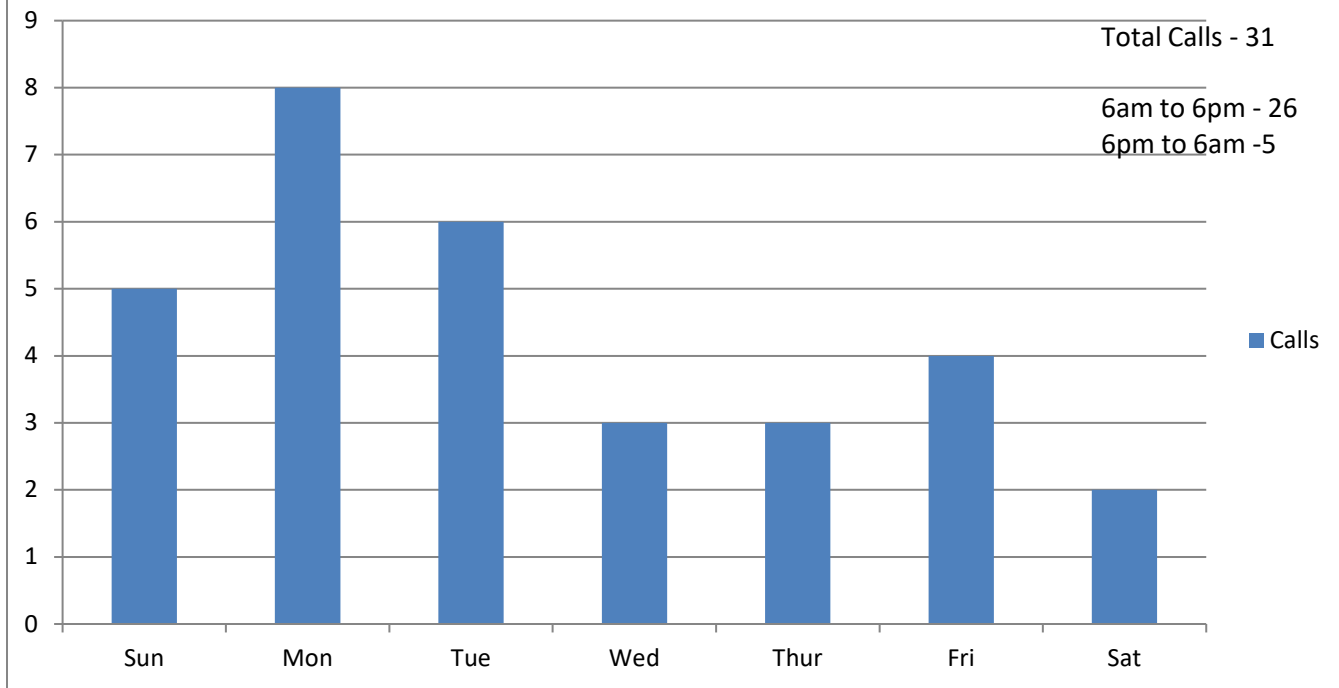

HILLCREST FIRE DEPARTMENT ALARMS

December 2019 - Summary by Day of the Week